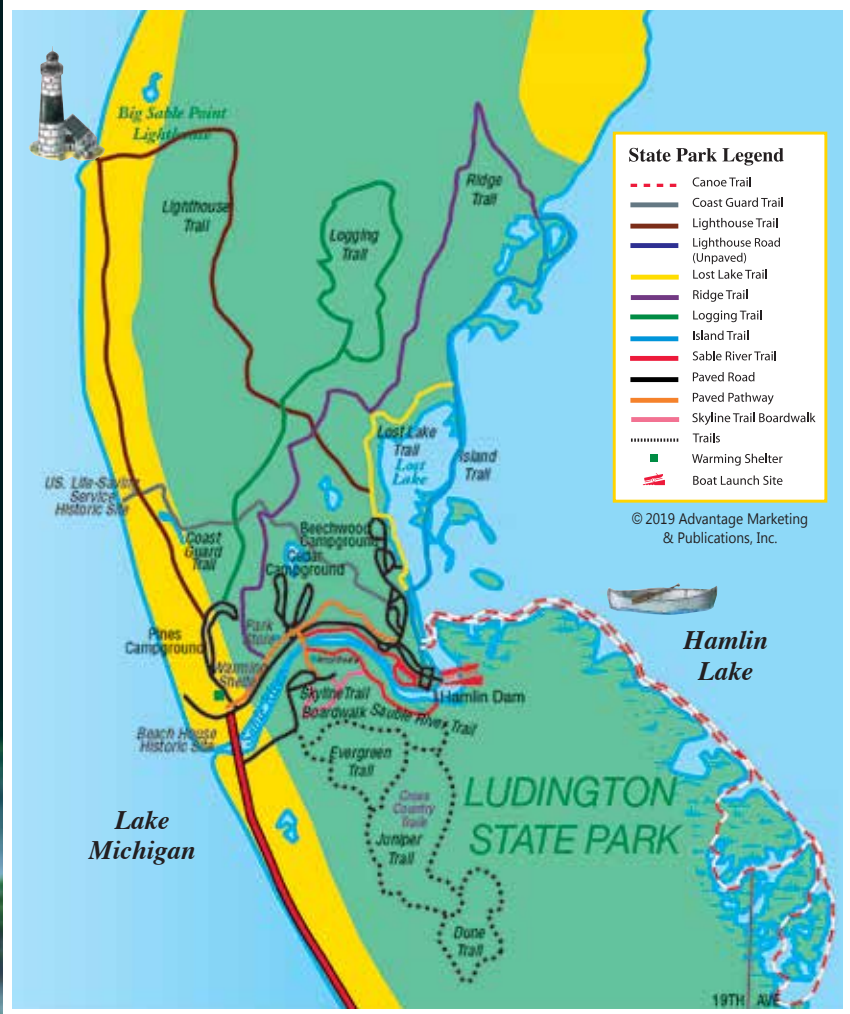

LUDINGTON STATE PARK TRAIL MAP

Photo by Todd and Brad Reed